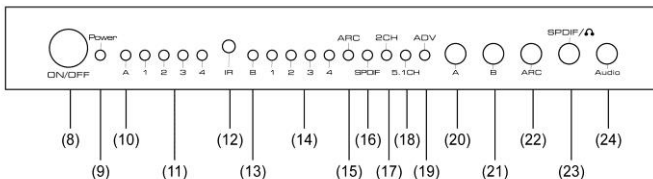

- | | |
|--|--|
| 8. Power switch | |
| 9. Power status indicator light | |
| 10. HDMI output A status indicator light | |
| 11. 1-4 HDMI input status indicator light when output from HDMI output A | |
| 12. IR receiver | |
| 13. HDMI output B status indicator light | |
| 14. 1-4 HDMI input status indicator light when output from HDMI output B | |
| 15. ARC status indicator light | |
| 16. SPDIF port status indicator light | |
| 17. 2-CH audio status indicator light | |
| 18. 5-CH audio status indicator light | |
| 19. Advance audio status indicator light | |
| 20. HDMI output A switch button | |
| 21. HDMI output B switch button | |
| 22. ARC on/off key (only HDMI output A supports ARC function) | |
| 23. SPDIF and 3.5mm audio on/off switch | |
| 24. Audio output mode switch button | |

8. Power switch
9. Power status indicator light
10. HDMI output A status indicator light
11. 1-4 HDMI input status indicator light when output from HDMI output A
12. IR receiver
13. HDMI output B status indicator light
14. 1-4 HDMI input status indicator light when output from HDMI output B
15. ARC status indicator light
16. SPDIF port status indicator light
17. 2-CH audio status indicator light
18. 5-CH audio status indicator light
19. Advance audio status indicator light
20. HDMI output A switch button
21. HDMI output B switch button
22. ARC on/off key (only HDMI output A supports ARC function)
23. SPDIF and 3.5mm audio on/off switch
24. Audio output mode switch button