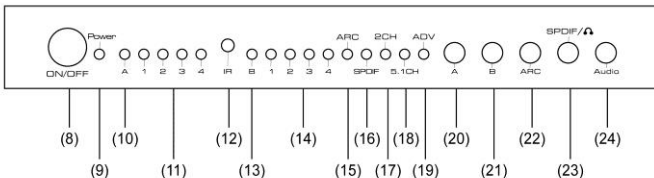

8. Power switch
9. Power status indicator light
10. HDMI output A status indicator light
11. 1-4 HDMI input status indicator light when output from HDMI output A
12. IR receiver
13. HDMI output B status indicator light
14. 1-4 HDMI input status indicator light when output from HDMI output B
15. ARC status indicator light
16. SPDIF port status indicator light
17. 2-CH audio status indicator light
18. 5-CH audio status indicator light
19. Advance audio status indicator light
20. HDMI output A switch button
21. HDMI output B switch button
22. ARC on/off key (only HDMI output A supports ARC function)
23. SPDIF and 3.5mm audio on/off switch
24. Audio output mode switch button