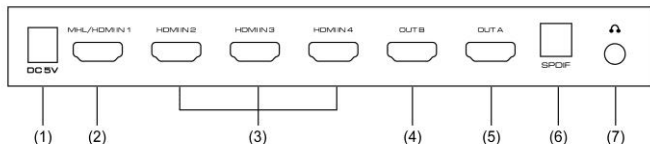

1. Descripción del producto

Equip 33271903

1. DC 5V power interface
2. MHL/HDMI dual-mode input port
3. HDMI input port
4. HDMI output port B
5. HDMI output port A
6. SPDIF audio output port
7. 3.5mm audio output