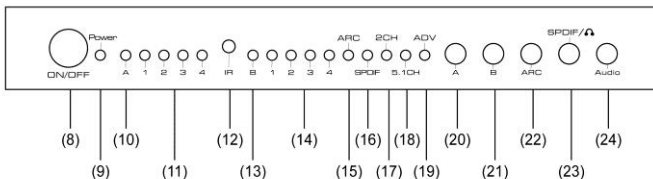

8. Power switch	
9. Power status indicator light	
10. HDMI output A status indicator light	
11. 1-4 HDMI input status indicator light when output from HDMI output A	
12. IR receiver	
13. HDMI output B status indicator light	
14. 1-4 HDMI input status indicator light when output from HDMI output B	
15. ARC status indicator light	
16. SPDIF port status indicator light	
17. 2-CH audio status indicator light	
18. 5-CH audio status indicator light	
19. Advance audio status indicator light	
20. HDMI output A switch button	
21. HDMI output B switch button	
22. ARC on/off key (only HDMI output A supports ARC function)	
23. SPDIF and 3.5mm audio on/off switch	
24. Audio output mode switch button