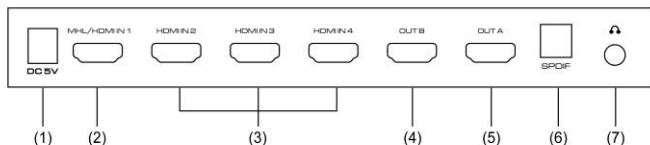

1. Aperçu du produit

Equip 33271903

1. DC 5V power interface	5. HDMI output port A
2. MHL/HDMI dual-mode input port	6. SPDIF audio output port
3. HDMI input port	7. 3.5mm audio output
4. HDMI output port B