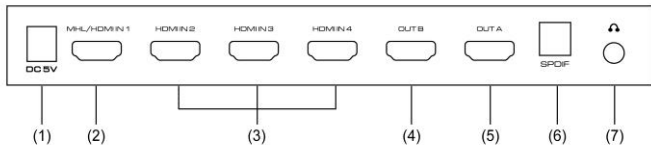

1. Resumo do produto

Equip 33271903

1. DC 5V power interface
2. MHL/HDMI dual-mode input port
3. HDMI input port
4. HDMI output port B
5. HDMI output port A
6. SPDIF audio output port
7. 3.5mm audio output