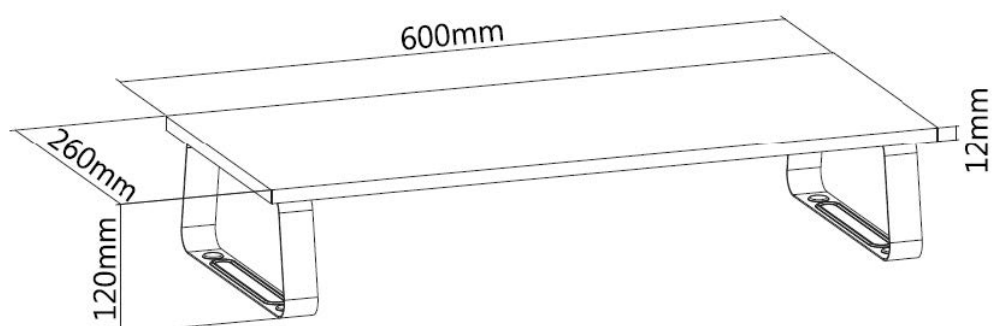

Desktop Monitor Stand

Model No.: 650880

I Overview

The Equip 650880 was designed to let you say goodbye to a messy workspace with this Desktop Monitor Stand. Rather than setting your monitor directly on the desktop, this high-quality stand elevates it to an ergonomically correct eye position, while providing additional workspace and increased storage area for less desktop clutter. Reduce eye and neck strain while working smarter in a more organized environment.

I Drawing