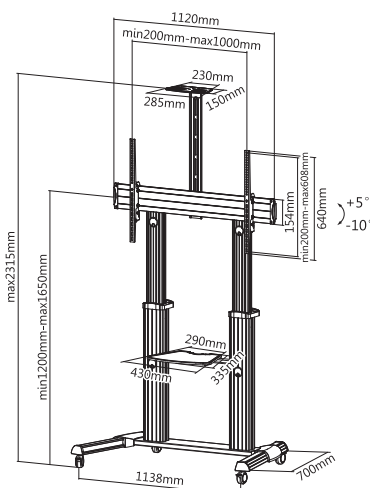

Ultra-large Telescopic Display TV Cart

Model No.: 650605

I Overview

The equip[®] single display TV cart with stylish, technical and functional design to provide solid presentation solution for most LED, LCD flat panel TVs. Its flat panel TV brackets vertically allow effortless height adjustment to match different viewing needs anytime. Freely tilting allows easy angle adjustment. Solid base provides additional security by removing the possibility of tripped over. Ideal for conferencing, public displays or other professional presentation.

I Drawing

I Key Features

- Height Adjustable
- Free Tilting design
- Built in cable management
- VESA standards compliant

I Specification

Material	Steel, Aluminum, Plastic
Steel Surface Finished	Sand-blasted Aluminum Anodized, Powder Coating
Color	Black, Silver
Dimension	1245x755x2315mm
Suggested Screen Size	60" - 100"
Load Capacity	100KG
VESA Mount Standard	200x200, 300x300, 400x200, 400x400, 600x400, 800x400, 800x600, 1000x600
Tilt Range	+5°~-10°
Screen Rotation	No
Free Height Adjustable	Yes
AV Component Shelf	Yes
Shelf Height Adjustable	Yes
Weight loaded (Per Layer)	5Kg
Camera Rack	Yes
Cable Management	Yes

I Package Contents

- 1 x TV Cart
- 1 x Screw Pack
- 1 x Quick Installation Guide