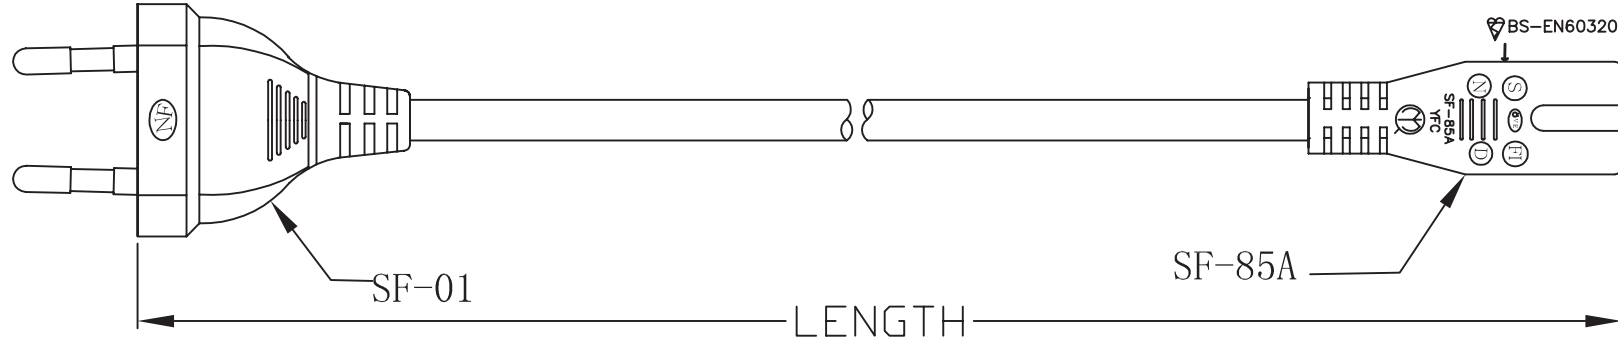

DATE	REV	DESCRIPTION	BY	CHKD

Conductor		Insulation			Jacket	Overall diameter
MM ²	Construction	Diamete	Min Thick	MIN AVG Thick	Min Thick	
0.75	24/0.190mm	2.2±0.05mm	0.35mm	0.5mm	0.44mm	3.4X5.6 ±0.1mm

NOTES:

1. PLUG: SF-01+SF-85A
2. WIRE: H03VVH2-F 2X0.75MM²
- 3: COLOR: BLACK
4. LENGTH: 1800 ± 20MM
5. PACKING: 10pcs/poly bag

Unless specified on the drawing, tolerances are per the follows:
 . ± 1
 .X ± 0.1
 .XX ± 0.05

3RD

Euro Power Cable 1.8m black
 euro type plug > euro 2pin jack