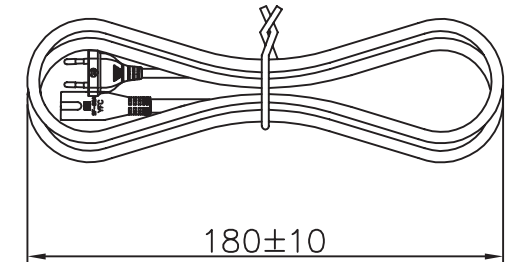

DATE	REV	DESCRIPTION	BY	CHKD

SF-01

LENGTH

SF-85A

N19671

Conductor		Insulation			Jacket	Overall diameter
MM <sup>2</sup>	Construction	Diamete	Min Thick	MIN AVG Thick	Min Thick	
0.75	24/0.190mm	2.2±0.05mm	0.35mm	0.5mm	0.44mm	3.4X5.6 ±0.1mm

180±10

**NOTES:**

1. PLUG: SF-01+SF-85A
2. WIRE: H03VVH2-F 2X0.75MM<sup>2</sup>
- 3: COLOR: BLACK
4. LENGTH: 1800 ± 20MM
5. PACKING: 10pcs/poly bag

Unless specified on the drawing, tolerances are per the follows:  
 . ± 1  
 .X ± 0.1  
 .XX ± 0.05

3RD

Euro Power Cable 1.8m black  
euro type plug > euro 2pin jack