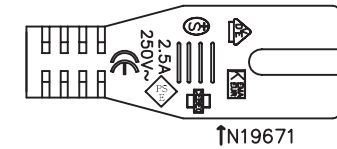

DATE	REV	DESCRIPTION	BY	CHKD

SF-01

LENGTH

SF-85A

N19671

Conductor		Insulation			Jacket	Overall diameter
MM <sup>2</sup>	Construction	Diamete	Min Thick	MIN AVG Thick	Min Thick	
0.75	24/0.190mm	2.2±0.05mm	0.35mm	0.5mm	0.44mm	3.4X5.6 ±0.1mm

180±10

**NOTES:**

1. PLUG: SF-01+SF-85A
2. WIRE: H03VVH2-F 2X0.75MM<sup>2</sup>
- 3: COLOR: BLACK
4. LENGTH: 1800 ± 20MM
5. PACKING: 10pcs/poly bag

Unless specified on the drawing, tolerances are per the follows:  
 . ± 1  
 .X ± 0.1  
 .XX ± 0.05

3RD

Euro Power Cable 1.8m black  
euro type plug > euro 2pin jack