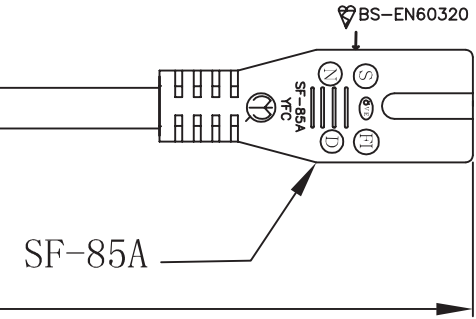

DATE	REV	DESCRIPTION	BY	CHKD

SF-01

LENGTH

SF-85A

N19671

Conductor		Insulation			Jacket	Overall diameter
MM <sup>2</sup>	Construction	Diamete	Min Thick	MIN AVG Thick	Min Thick	
0.75	24/0.190mm	2.2±0.05mm	0.35mm	0.5mm	0.44mm	3.4X5.6 ±0.1mm

180±10

**NOTES:**

1. PLUG: SF-01+SF-85A
2. WIRE: H03VVH2-F 2X0.75MM<sup>2</sup>
- 3: COLOR: BLACK
4. LENGTH: 1800 ± 20MM
5. PACKING: 10pcs/poly bag

Unless specified on the drawing, tolerances are per the follows:  
 . ± 1  
 .X ± 0.1  
 .XX ± 0.05

3RD

Euro Power Cable 1.8m black  
euro type plug > euro 2pin jack