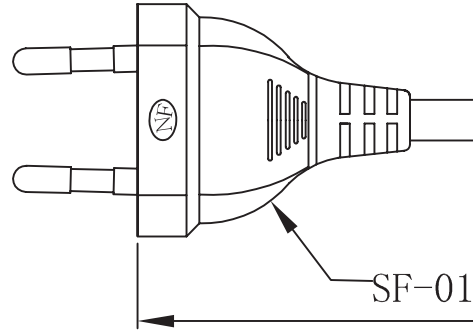

DATE	REV	DESCRIPTION	BY	CHKD

SF-01

LENGTH

SF-85A

N19671

Conductor		Insulation			Jacket	Overall diameter
MM <sup>2</sup>	Construction	Diamete	Min Thick	MIN AVG Thick	Min Thick	
0.75	24/0.190mm	2.2±0.05mm	0.35mm	0.5mm	0.44mm	3.4X5.6 ±0.1mm

180±10

**NOTES:**

1. PLUG: SF-01+SF-85A
2. WIRE: H03VVH2-F 2X0.75MM<sup>2</sup>
- 3: COLOR: BLACK
4. LENGTH: 1800 ± 20MM
5. PACKING: 10pcs/poly bag

Unless specified on the drawing, tolerances are per the follows:  
 . ± 1  
 .X ± 0.1  
 .XX ± 0.05

3RD

Euro Power Cable 1.8m black  
euro type plug > euro 2pin jack