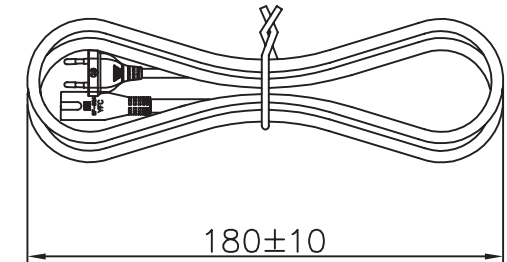

DATE	REV	DESCRIPTION	BY	CHKD

Conductor		Insulation			Jacket	Overall diameter
MM ²	Construction	Diamete	Min Thick	MIN AVG Thick	Min Thick	
0.75	24/0.190mm	2.2±0.05mm	0.35mm	0.5mm	0.44mm	3.4X5.6 ±0.1mm

NOTES:

1. PLUG: SF-01+SF-85A
2. WIRE: H03VVH2-F 2X0.75MM²
- 3: COLOR: BLACK
4. LENGTH: 1800 ± 20MM
5. PACKING: 10pcs/poly bag

Unless specified on the drawing, tolerances are per the follows:
 . ± 1
 .X ± 0.1
 .XX ± 0.05

3RD

Euro Power Cable 1.8m black
 euro type plug > euro 2pin jack