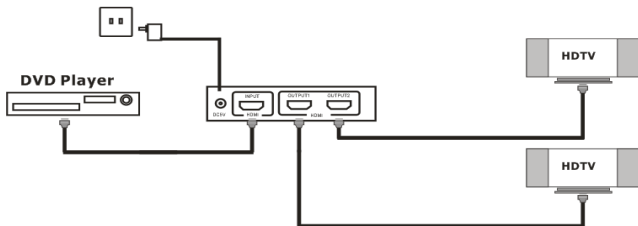

www.equip-info.net

Multi Language Quick Guide

2-Port HDMI SPLITTER

332712

H/W V3.0

Equip 332712

1. Product overview

- 1.DC POWER INPUT PORT
- 2.HDMI INPUT PORT
- 3.HDMI OUTPUT PORT 1
- 4.HDMI OUTPUT PORT 2

- 5.HDMI OUTPUT 1 INDICATOR
- 6.HDMI OUTPUT 2 INDICATOR
- 7.SIGNAL RESET PUSH BUTTON
- 8.POWER INDICATOR

2. Product Specification

- 1.Duplicates a high-definition digital audio/video signal for up to 2 x HDMI output
- 2.Support high resolution up to 1920 x 1200 (480i/p, 576i/p, 720i/p, 1080i/p)
- 3.Support extended color space including: SYCC601, Adobe RGB, Adobe YCC601
4. Blue-ray DVD 24/50/60fs HD-DVD xvYCC
5. Durable, compact metal housing with LED indicator
6. Support 3D format video transmission
- 7.
- .

Warning

- This HDMI SPLITTER can only be used 5V DC Power Adapter

1. Gerätekomponenten

- 1.DC POWER INPUT PORT
- 2.HDMI INPUT PORT
- 3.HDMI OUTPUT PORT 1
- 4.HDMI OUTPUT PORT 2

- 5.HDMI OUTPUT 1 INDICATOR
- 6.HDMI OUTPUT 2 INDICATOR
- 7.SIGNAL RESET PUSH BUTTON
- 8.POWER INDICATOR