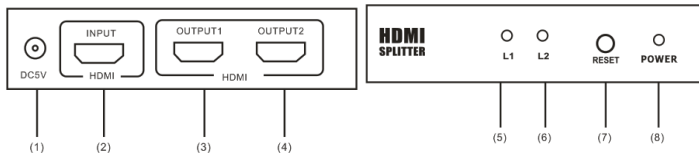

www.equip-info.net

Multi Language Quick Guide

2-Port HDMI SPLITTER

332712

H/W V3.0

Equip 332712

1. Product overview

- 1.DC POWER INPUT PORT
- 2.HDMI INPUT PORT
- 3.HDMI OUTPUT PORT 1
- 4.HDMI OUTPUT PORT 2

- 5.HDMI OUTPUT 1 INDICATOR
- 6.HDMI OUTPUT 2 INDICATOR
- 7.SIGNAL RESET PUSH BUTTON
- 8.POWER INDICATOR

2. Product Specification

- 1.Duplicates a high-definition digital audio/video signal for up to 2 x HDMI output
- 2.Support high resolution up to 1920 x 1200 (480i/p, 576i/p, 720i/p, 1080i/p)
- 3.Support extended color space including: SYCC601, Adobe RGB, Adobe YCC601
4. Blue-ray DVD 24/50/60fs HD-DVD xvYCC
5. Durable, compact metal housing with LED indicator
6. Support 3D format video transmission
- 7.
- .

Warning

- This HDMI SPLITTER can only be used 5V DC Power Adapter

1. Gerätekomponenten

- 1.DC POWER INPUT PORT
- 2.HDMI INPUT PORT
- 3.HDMI OUTPUT PORT 1
- 4.HDMI OUTPUT PORT 2

- 5.HDMI OUTPUT 1 INDICATOR
- 6.HDMI OUTPUT 2 INDICATOR
- 7.SIGNAL RESET PUSH BUTTON
- 8.POWER INDICATOR