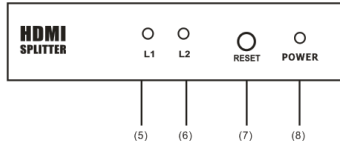

- 5.HDMI OUTPUT 1 INDICATOR
- 6.HDMI OUTPUT 2 INDICATOR
- 7.SIGNAL RESET PUSH BUTTON
- 8.POWER INDICATOR

2. Product Specification

- 1.Duplicates a high-definition digital audio/video signal for up to 2 x HDMI output
- 2.Support high resolution up to 1920 x 1200 (480i/p, 576i/p, 720i/p, 1080i/p)
- 3.Support extended color space including: SYCC601, Adobe RGB, Adobe YCC601
4. Blue-ray DVD 24/50/60fs HD-DVD xvYCC
5. Durable, compact metal housing with LED indicator
6. Support 3D format video transmission
- 7.
- .

Warning

- This HDMI SPLITTER can only be used 5V DC Power Adapter

1. Gerätekomponenten

- 1.DC POWER INPUT PORT
- 2.HDMI INPUT PORT
- 3.HDMI OUTPUT PORT 1
- 4.HDMI OUTPUT PORT 2

- 5.HDMI OUTPUT 1 INDICATOR
- 6.HDMI OUTPUT 2 INDICATOR
- 7.SIGNAL RESET PUSH BUTTON
- 8.POWER INDICATOR