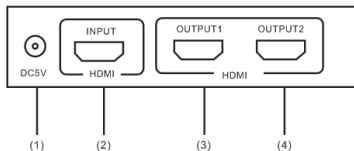

www.equip-info.net

Multi Language Quick Guide

2-Port HDMI SPLITTER

332712

H/W V3.0

Equip 332712

1. Product overview

- 1.DC POWER INPUT PORT
- 2.HDMI INPUT PORT
- 3.HDMI OUTPUT PORT 1
- 4.HDMI OUTPUT PORT 2

- 5.HDMI OUTPUT 1 INDICATOR
- 6.HDMI OUTPUT 2 INDICATOR
- 7.SIGNAL RESET PUSH BUTTON
- 8.POWER INDICATOR

2. Product Specification

- 1.Duplicates a high-definition digital audio/video signal for up to 2 x HDMI output
- 2.Support high resolution up to 1920 x 1200 (480i/p, 576i/p, 720i/p, 1080i/p)
- 3.Support extended color space including: SYCC601, Adobe RGB, Adobe YCC601
4. Blue-ray DVD 24/50/60fs HD-DVD xvYCC
5. Durable, compact metal housing with LED indicator
6. Support 3D format video transmission
- 7.
- .

Warning

- This HDMI SPLITTER can only be used 5V DC Power Adapter

1. Gerätekomponenten

- 1.DC POWER INPUT PORT
- 2.HDMI INPUT PORT
- 3.HDMI OUTPUT PORT 1
- 4.HDMI OUTPUT PORT 2

- 5.HDMI OUTPUT 1 INDICATOR
- 6.HDMI OUTPUT 2 INDICATOR
- 7.SIGNAL RESET PUSH BUTTON
- 8.POWER INDICATOR