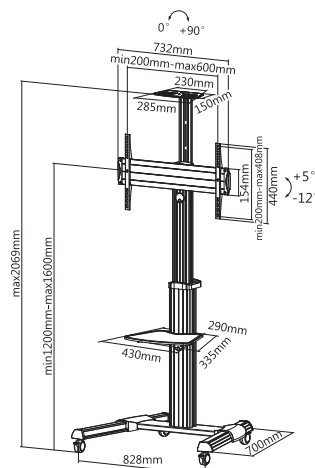

90° Rotate Single Display Cart

Model No.: 650602

I Overview

The equip® single display TV cart with stylish, technical and functional design to provide solid presentation solution for most LED, LCD flat panel TVs. Its flat panel TV brackets vertically allow effortless height adjustment to match different viewing needs anytime. Freely tilting allows easy angle adjustment. Solid base provides additional security by removing the possibility of tripped over. Ideal for conferencing, public displays or other professional presentation.

I Drawing

I Key Features

- Height Adjustable
- Free Tilting design
- Built in cable management
- VESA standards compliant

I Specification

Material	Steel, Aluminum, Plastic
Steel Surface Finished	Sand-blasted Aluminum Anodized, Powder Coating
Color	Black, Silver
Dimension	828x700x1669~2069mm
Column Size	140x95x1.8x850mm, 110x61x1.8x785mm
Suggested Screen Size	37" - 70"
Load Capacity	50KG
VESA Mount Standard	200x200, 300x300, 400x200, 400x400, 600x400
Tilt Range	+5°~-12°
Screen Rotation	0° ~ -90°
Free Height Adjustable	Yes
AV Component Shelf	Yes
Shelf Height Adjustable	Yes
Weight loaded (Per Layer)	5Kg
Camera Rack	Yes
Cable Management	Yes

I Package Contents

- 1 x TV Cart
- 1 x Screw Pack
- 1 x Quick Installation Guide