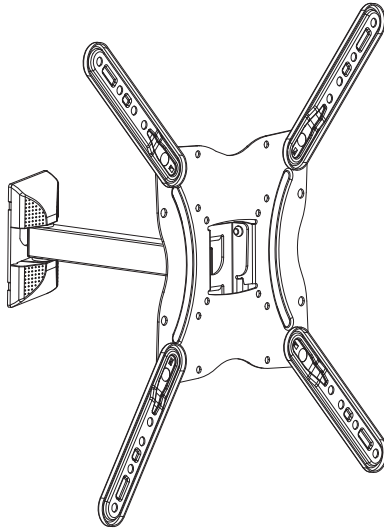

13"-55" Pivoting TV Wall Mount Bracket

CAUTION: DO NOT EXCEED RATED LISTED WEIGHT. SERIOUS INJURY OR PROPERTY DAMAGE MAY OCCUR!

650406

VESA

75x75 100x100
200x100 200x200
300x300 400x400

MOST

13" - 55"

TVs

30kg/66lbs

INSTALLATION MANUAL

A(x1)

M4x14 (x4)
M-A

M5x14 (x4)
M-B

M6x14 (x4)
M-C

M8x20 (x4)
M-D

M8x50 (x4)
M-E

D5 washer (x4)
M-F

D8 washer (x4)
M-G

D8xH5(x8)
M-H

D8xH15(x4)
M-I

cable ring (x4)
M-J

K(x4)

L(x4)

ST6.3x55 (x4)
W-A