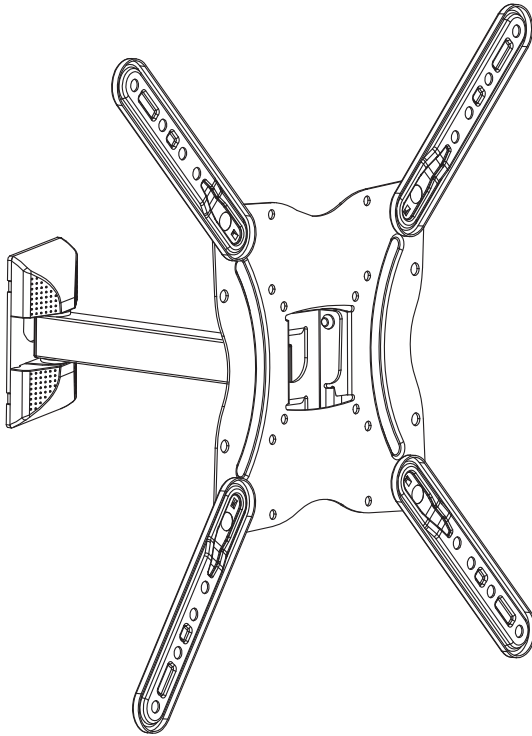

13"-55" Pivoting TV Wall Mount Bracket

CAUTION: DO NOT EXCEED RATED LISTED WEIGHT. SERIOUS INJURY OR PROPERTY DAMAGE MAY OCCUR!

650406

VESA

75x75 100x100
200x100 200x200
300x300 400x400

MOST

13" - 55"

TVs

30kg/66lbs

INSTALLATION MANUAL

A(x1)

M4x14 (x4)
M-A

M5x14 (x4)
M-B

M6x14 (x4)
M-C

M8x20 (x4)
M-D

M8x50 (x4)
M-E

D5 washer (x4)
M-F

D8 washer (x4)
M-G

D8xH5(x8)
M-H

D8xH15(x4)
M-I

cable ring (x4)
M-J

K(x4)

L(x4)

ST6.3x55 (x4)
W-A

concrete anchor (x4)
W-B

D6 washer (x4)
W-C

1.

2.1

2.2

3.