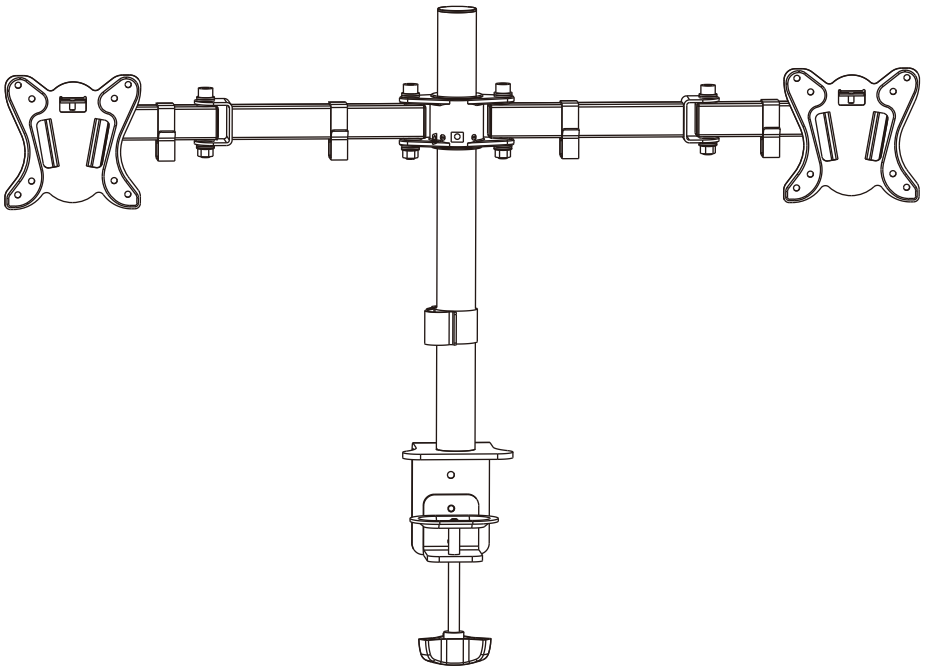

13"-32" Articulating Dual Monitor Desk Mount Bracket

650152

VESA
75x75 100x100

MOST
13" - 32"
TVs

Rated
8kg/17.6lbs

INSTALLATION MANUAL

VESA PLATE (x2)

A

Pole (x1)

B

Desk Clamp Part1 (x1)

C

Desk Clamp Part2 (x1)

D

Connecting Arm (x1)

E

Arm Cable Clip (x4)

F

Pole Cable Clip (x1)

G

Base Plate (x1)

H

Pad (x1)

I

2.5mm Allen key (x1)

P-A

5mm Allen key (x1)

P-B

4mm Allen key (x1)

P-C

1.1

tighten
Serrer