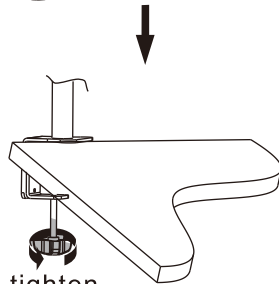

2.5mm Allen key (x1)

P-A

5mm Allen key (x1)

P-B

4mm Allen key (x1)

P-C

1.1

tighten
Serrer

Note: min. desktop thickness=10mm
max. desktop thickness=88mm

1.2

tighten
Serrer

Note: min. desktop thickness=10mm
max. desktop thickness=88mm

2.

3.

4.