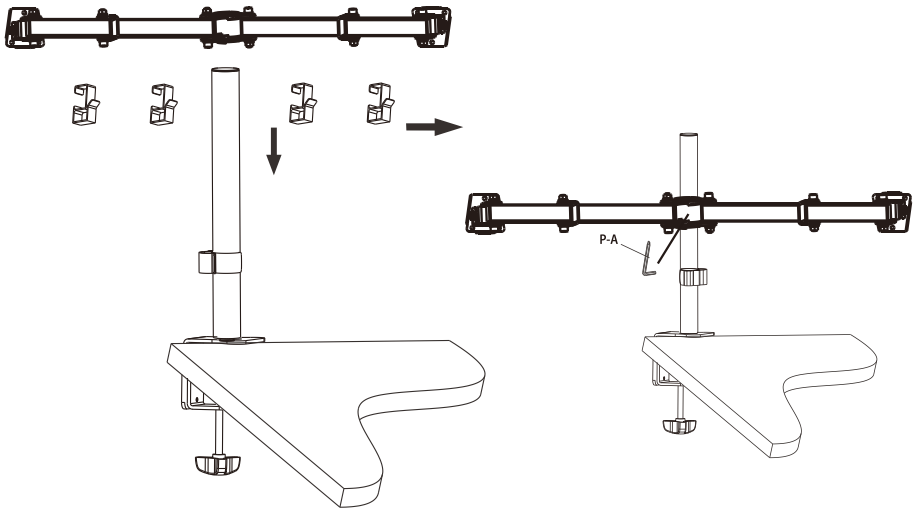

2.5mm Allen key (x1)

P-A

5mm Allen key (x1)

P-B

4mm Allen key (x1)

P-C

1.1

tighten
Serrer

Note: min. desktop thickness=10mm
max. desktop thickness=88mm

1.2

tighten
Serrer

Note: min. desktop thickness=10mm
max. desktop thickness=88mm

2.

3.

4.