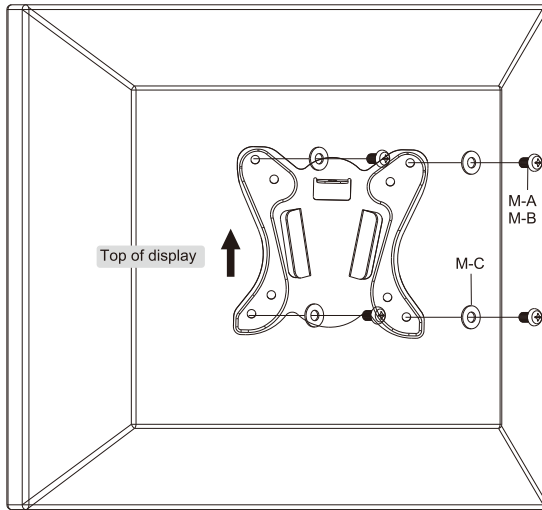

Pole (x1)

B

Desk Clamp Part1 (x1)

C

Desk Clamp Part2 (x1)

D

Connecting Arm (x1)

E

Note: min. desktop thickness=10mm
max. desktop thickness=88mm

1.2

tighten
Serrer

Note: min. desktop thickness=10mm
max. desktop thickness=88mm

2.

3.

4.