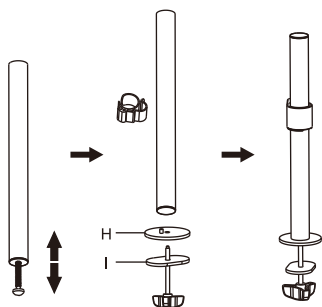

Arm Cable Clip (x4)

F

Pole Cable Clip (x1)

G

Base Plate (x1)

H

Pad (x1)

I

Soft cushion(x5)

J

M4x14 (x4)

M-A

M5x14 (x4)

M-B

D5 washer (x4)

M-C

2.5mm Allen key (x1)

P-A

5mm Allen key (x1)

P-B

4mm Allen key (x1)

P-C

1.1

tighten
Serrer

Note: min. desktop thickness=10mm
max. desktop thickness=88mm

1.2

tighten
Serrer

Note: min. desktop thickness=10mm
max. desktop thickness=88mm

2.

3.

4.