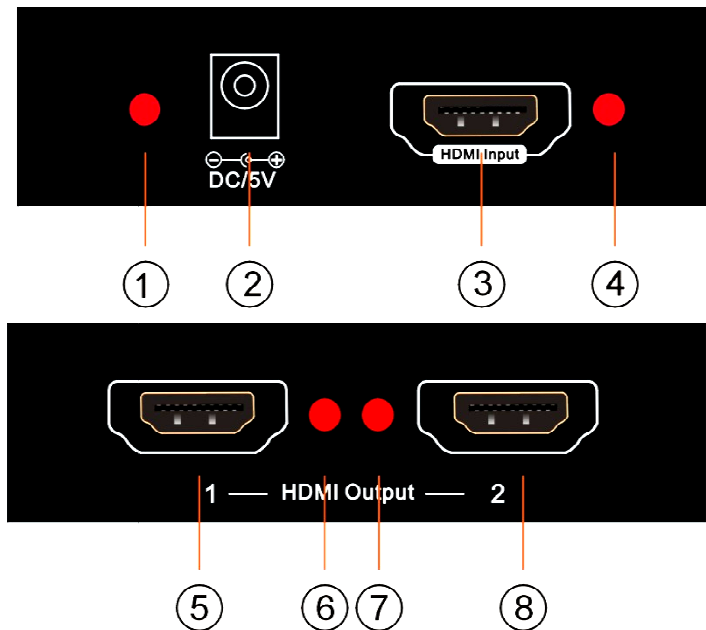

## II . SPECIFICATIONS

Input Video Signal	0.5 -1.0 volts p-p
Input DDC Signal	5 volts p-p (TTL)
Max Single Link Range	1920X1080, 1080P
Output Video	HDMI 1.3 + HDCP1.0/1.1/1.2
Resolutions DTV/HDTV	480p/576i/576p/720p/1080i/1080P
HDMI Version	HDMI 1.3
Operating Frequency	Up to 225MHz
EIDI Duration	4 seconds
Power supply	DC 5V/1A

## III. CONNECTION

a) Connect the input source and output displays to the HDMI Splitter.

\*Please refer to IV. INTERFACE

b) Connect the DC 5V power supply to the splitter. Please note that power supply with higher voltage may damage the splitter.

c) When input source and output displays are connected and turned on, the corresponding LED will light.

**Attention:** In order to protect the splitter and your devices, make sure the splitter is powered off before attaching HDMI source and displays.

## IV. INTERFACE

- ① Power LED
- ② Power Socket
- ③ HDMI Input
- ④ LED of HDMI Input
- ⑤ HDMI Output 1
- ⑥ LED of HDMI Output 1
- ⑦ LED of HDMI Output 2
- ⑧ HDMI Output 2