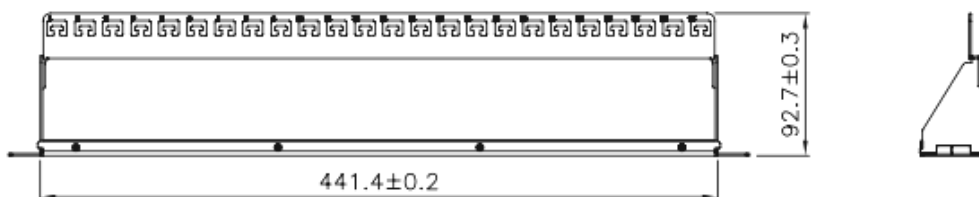

24-Port Cat.6_A Keystone Patch Panel - Shielded

769324

The equip[®] Patch Panel is a 19" 1U network distribution unit integrating cable management system for better routing and strain relief requirements. The staggered arrangement is designed to reduce the interference and to eliminate alien crosstalk. Featuring 24 ports, this patch panel is recommended to connect with equip[®] shielded keystone jacks and cables to achieve outstanding 10G Ethernet performance. Moreover, each port is marked with port number for easy recognition.

| Structure

Front View

Plan View

| Specification

Form Factor	19" 1U
Port Capacity	24 Ports
Dimension	482.6 x 43.6 x 92.7mm
Weight	634g
Color	Black
Material	SPCC
Ground Cable	18 AWG Wire, 40cm

| Work Well With

Cat.6_A Shielded Keystone Jack

767121

Cat.6_A Shielded Keystone Inline Coupler

125496

| Ordering Information

PN	EAN	Packing	Weight
769324	4015867164822	equip White Box	769g

| Typical Applications

- IEEE 802.3: 10Base-T; 100Base-T; 1000Base-T ; 10GBASE-T
- IEEE 802.5 16 MB; ISDN; TPDDI; ATM