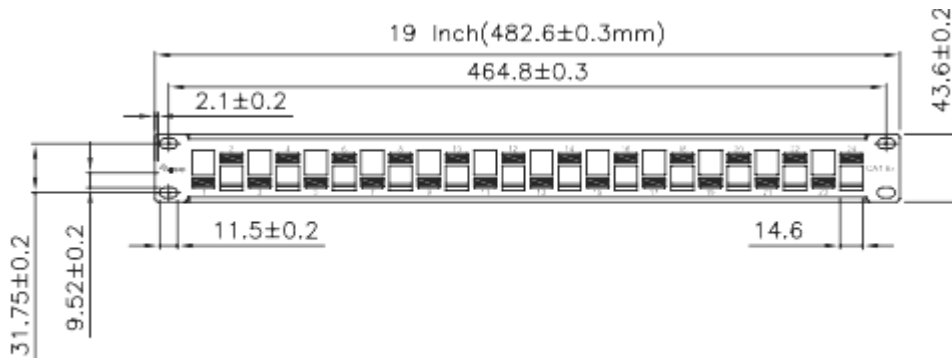

24-Port Cat.6_A Keystone Patch Panel - Shielded

769324

The equip[®] Patch Panel is a 19" 1U network distribution unit integrating cable management system for better routing and strain relief requirements. The staggered arrangement is designed to reduce the interference and to eliminate alien crosstalk. Featuring 24 ports, this patch panel is recommended to connect with equip[®] shielded keystone jacks and cables to achieve outstanding 10G Ethernet performance. Moreover, each port is marked with port number for easy recognition.

| Structure

Front View

Plan View

| Specification

Form Factor	19" 1U
Port Capacity	24 Ports
Dimension	482.6 x 43.6 x 92.7mm
Weight	634g
Color	Black
Material	SPCC
Ground Cable	18 AWG Wire, 40cm

| Work Well With

Cat.6_A Shielded Keystone Jack

767121

Cat.6_A Shielded Keystone Inline Coupler

125496

| Ordering Information

PN	EAN	Packing	Weight
769324	4015867164822	equip White Box	769g

| Typical Applications

- IEEE 802.3: 10Base-T; 100Base-T; 1000Base-T ; 10GBASE-T
- IEEE 802.5 16 MB; ISDN; TPDDI; ATM