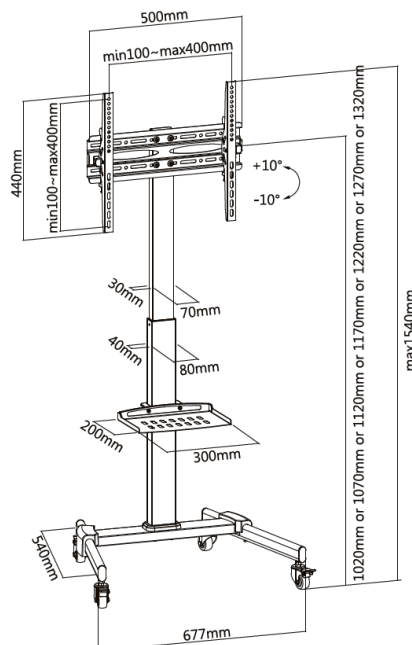

32"-55" Universal TV Cart

Model No: 650607

I Overview

The equip® single display TV cart with stylish, technical and functional design to provide solid presentation solution for most LED, LCD flat panel TVs. Its flat panel TV brackets vertically allow effortless height adjustment to match different viewing needs anytime. Freely tilting allows easy angle adjustment and reduces glare from lights or windows to obtain the optimal viewing comfort. Internal cable management hides wires from view to keep a clutter-free appearance. Ideal for conferencing, public displays or other professional presentation.

I Drawing

I Key Features

***Free-tilting design for multiple monitor viewing angles**

***Wheels for mobility, lockable for safety**

***Built-in Cable management**

I Specification

Material	Steel, Plastic
Surface Finished	Powder Coating
Color	Black
Dimension	677x540x1240~1540mm
Pipe Size	80x40x1.5x660mm(outer pipe)/70x30x1.5x740mm(inner pipe)
Suggested Screen Size	32" - 55"
Support Curved TV	Yes
Load Capacity	35KG
VESA Mount Standard	100x100,200x100,200x200,300x200, 300x300,400x200,400x300,400x400
Max. VESA	400 x 400mm
Mounting Hole Pattern	N/A
Distance to Wall	N/A
Screen Freely Tilting	Yes
Tilt Range	-10° ~ +10°
Swivel Range	N/A
Screen Level	N/A
TV Height Adjustable	YES
Wall Plate Type	N/A
Anti-Theft	No
Cable Management	Yes

I Package Contents

- 1 x Universal TV Cart
- 1 x Screw Pack
- 1 x Quick Installation Guide