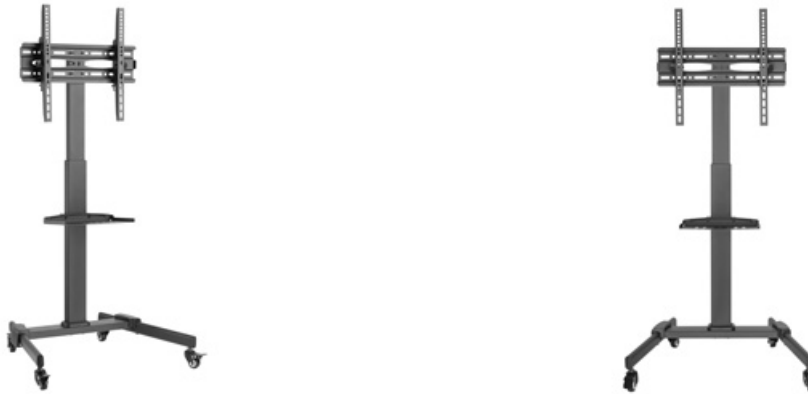

32"-55" Universal TV Cart

Model No: 650607

I Overview

The equip® single display TV cart with stylish, technical and functional design to provide solid presentation solution for most LED, LCD flat panel TVs. Its flat panel TV brackets vertically allow effortless height adjustment to match different viewing needs anytime. Freely tilting allows easy angle adjustment and reduces glare from lights or windows to obtain the optimal viewing comfort. Internal cable management hides wires from view to keep a clutter-free appearance. Ideal for conferencing, public displays or other professional presentation.

I Drawing

I Key Features

***Free-tilting design for multiple monitor viewing angles**

***Wheels for mobility, lockable for safety**

***Built-in Cable management**

I Specification

Material	Steel, Plastic
Surface Finished	Powder Coating
Color	Black
Dimension	677x540x1240~1540mm
Pipe Size	80x40x1.5x660mm(outer pipe)/70x30x1.5x740mm(inner pipe)
Suggested Screen Size	32" - 55"
Support Curved TV	Yes
Load Capacity	35KG
VESA Mount Standard	100x100,200x100,200x200,300x200, 300x300,400x200,400x300,400x400
Max. VESA	400 x 400mm
Mounting Hole Pattern	N/A
Distance to Wall	N/A
Screen Freely Tilting	Yes
Tilt Range	-10° ~ +10°
Swivel Range	N/A
Screen Level	N/A
TV Height Adjustable	YES
Wall Plate Type	N/A
Anti-Theft	No
Cable Management	Yes

I Package Contents

- 1 x Universal TV Cart
- 1 x Screw Pack
- 1 x Quick Installation Guide