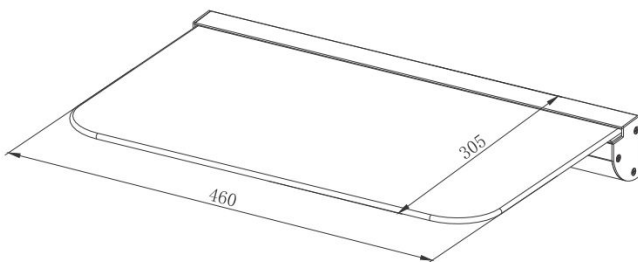

| Drawing

	Color: Black
Physical Properties	Dimensions: 460 x 305 x 62mm
	Weight: 2.58kg

| Ordering Information

Package Size / Weight : 500 x 340 x 85mm / 3.44kg

EAN : 4015867166123

| Key Features

- 6mm Tempered Glass Shelf
- Aluminum Holder
- Load Capacity: Maximum 8kg (17.6lbs)