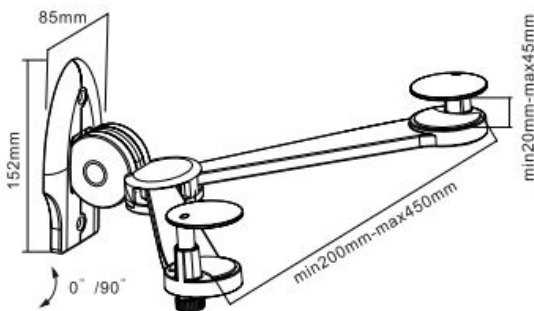

## FOLDABLE DVD BRACKET

650500

The equip® Foldable DVD Bracket is an easy-to-install holder, flexible for small-, medium-, and large-sized AV component such as DVD player and set-top box. It can be installed into solid brick, concrete block, and wooden stud walls. In addition, the foldable design features a space-saving installation.

### | Drawing

### | Key Features

- Folding: 0° or 90°
- Load Capacity: Maximum 8kg (17.6lbs)
- Max. Width: 450mm
- Including Safety Holder

### | Ordering Information

**Package Size / Weight :** 230 x 430 x 70mm / 950g

**EAN :** 4015867165850