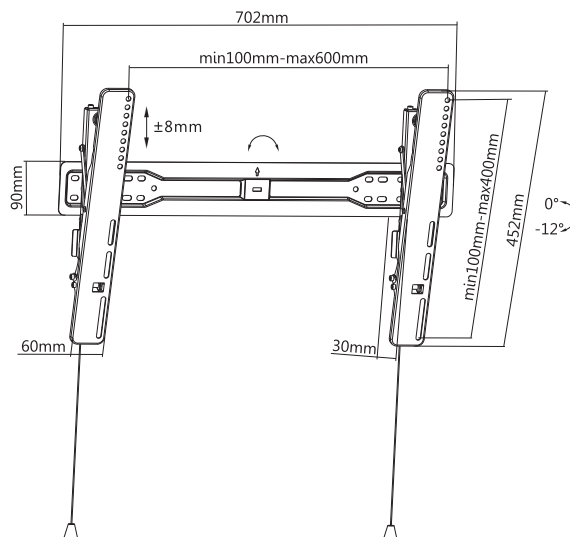

37" - 70" Ultra SlimTV Wall Mount Bracket

Model No.: 650317

I Overview

The equip[®] TV Wall Mount Bracket is a compact but sturdy product that ensures a reliable installation of your LCD/Plasma TV. Follow the graphic guide included in the package, you can install your TV on your own with ease. The wall bracket fits most of the wall materials- brick, concrete and wood, making the ideal choice for you to set up your screens.

I Drawing

www.equip-info.net

I Key Features

- Ultra Slim profile
- Tool less tilt
- Built in level adjustment
- VESA standards compliant

I Specification

Material	Steel, Plastic
Surface Finished	Powder Coating
Color	Black
Dimension	30x702x450mm
Pipe Size	No
Suggested Screen Size	37" - 70"
Support Curved TV	Yes
Load Capacity	35KG
VESA Mount Standard	200x200, 300x200, 300x300, 400x200, 400x300, 400x400, 600x400
Max. VESA	620x420mm
Mounting Hole Pattern	Universal
Distance to Wall	30mm
Screen Freely Tilting	Yes
Tilt Range	0° ~ -12°
Screen Level	± 8mm
Free Height Adjustable	Yes
Installation	Double Stud (406/450/600mm)
Wall Plate Type	Fixed Wall Plate
Cable Management	No

I Package Contents

- 1 x Wall Mount Bracket
- 1 x Screw Pack
- 1 x Quick Installation Guide