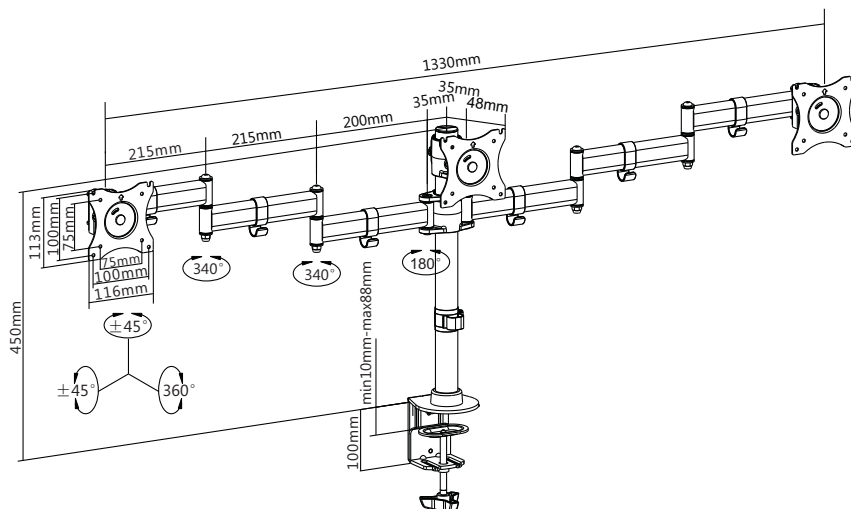

13"-27" Articulating Triple Monitor Desk Mount Bracket

Model No.: 650116

I Overview

The equip® Triple Monitors Desk Mount Bracket is a compact but sturdy product that ensures a reliable installation of your LCD/LED monitor. Follow the graphic guide included in the package, you can install your monitor on your own with ease.

I Drawing

I Key Features

- 360° Rotary VESA Plate
- Built in cable management
- VESA standards compliant

I Specification

Material	Steel, Aluminum, Plastic
Surface Finished	Powder Coating
Color	Black
Dimension	1448x120x550mm
Installation	Grommet, Clamp
Suggested Screen Size	13" - 27"
Support Curved TV	No
Screen Q'ty	3
Load Capacity	8KG per Monitor
VESA Mount Standard	75x75, 100x100
Tilt Range	+45° ~ -45°
Swivel Range	+45° ~ -45°
Screen Rotation	+180° ~ -180°
Arm Full Extension	630mm
Pole Height	450mm
Suggest Desktop Thickness	Clamp: Max.88mm, Grommet: Max.88mm
Quick Release VESA Plate	No
Anti-Theft	No
Cable Management	Yes

I Package Contents

- 1 x Triple Monitor Desk Mount Bracket
- 1 x Screw Pack
- 1 x Quick Installation Guide