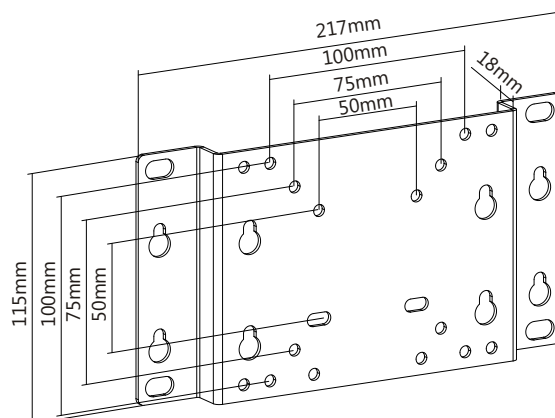

13"-32" Fixed TV Wall Mount Bracket

Model No.: 650100

I Overview

The equip[®] Flat Screen Mount is a compact but sturdy product that ensures a reliable installation of your LCD/Plasma TV. Follow the graphic guide included in the package, you can install your TV on your own with ease. The wall bracket fits most of the wall materials- brick, concrete and wood, making the ideal choice for you to set up your screens.

I Drawing

| Key Features

- Tool-Free length adjustment
- VESA standards compliant

| Specification

Material	Steel
Surface Finished	Powder Coating
Color	Texture Black
Dimension	18x217x115mm
Suggested Screen Size	13"-32"
Support Curved TV	No
Load Capacity	30KG
VESA Mount Standard	50x50, 75x75, 100x100, 200x100
Max. VESA	200x100mm
Mounting Hole Pattern	Standard VESA
Distance to Wall	18mm
Tilt Range	No
Installation	Single Stud
Wall Plate Type	Slide-In Wall Plate
Anti-Theft	No
Cable Management	No