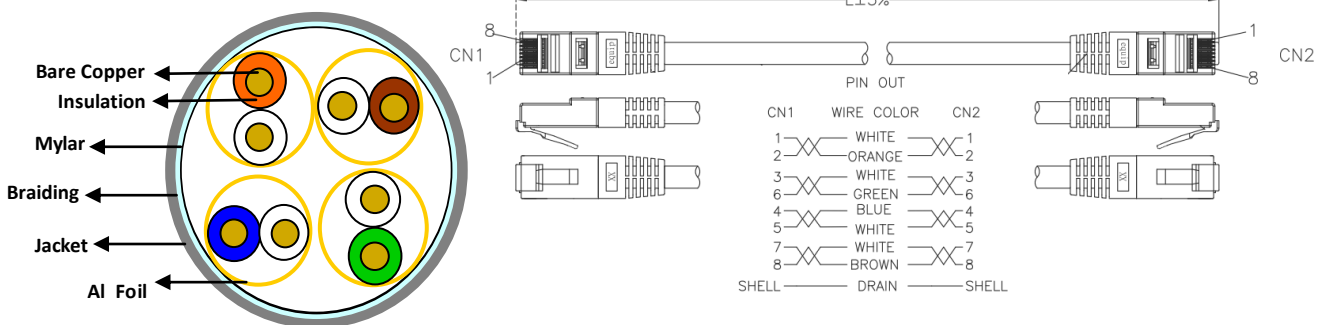

Cat.6 S/FTP Patch Cord

The equip[®] Cat.6 S/FTP Patch Cord is composed of preeminent materials and fully-examined to comply with industrial standards. Offering higher bandwidth and better signal-to-noise margin, the Cat.6 cable is able to deliver ultrahigh and error-free performance in the most demanding network environments.

| Key Feature

- 28AWG
- 250MHz
- Stranded
- PIMF (pairs in metal foil)
- Halogen free LSZH
- Gold plated pins
- Molded boot
- Compliance ISO/IEC 11801, EN50288, TIA/EIA 568-C.2 , UL Listed

| Typical Applications

- IEEE 802.3: 10Base-T; 100Base-T; 1000Base-T
- IEEE 802.5 16 MB; ISDN; TPDDI; ATM

| Structure

Specification

Conductor	Material	Bare Copper
	Construction	28AWG, 7/0.155 ± 0.015mm
Insulation	Thickness	MIN at any point: 0.29 mm / MAX AVG:0.31 mm
	Diameter	1.05 ± 0.01mm
	Colors	Blue-White/Blue, Orange-White/Orange, Green-White/Green, Brown-White/Brown
Jacket	Material	LSZH
	Thickness	MIN at any point: 0.48mm / MAX AVG: 0.50mm
	Diameter	5.8 ± 0.2mm
	Marking	equip CAT.6 S/FTP 26AWGX4P PATCH TYPE LSOH IEC 332.3.C – ISO/IEC 11801 Ed.2 & EN50288 & TIA/EIA-568-B.2-1 GHMT VERIFIED
Connector	RJ45 Plug	8P8C, Two Fork 50u" Gold