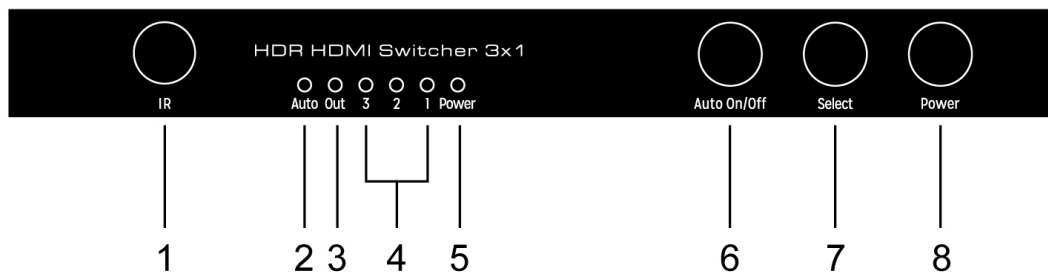

PN	EAN	Package Size	Weight
332725	4015867223239	125 X 70 X 20 mm	180 g

Packing : Brown Box

| Key Features

- Compliant with HDMI2.0, HDCP2.2
- Supports video resolutions up to 4K/60Hz
- Supports LPCM 7.1CH
- Support HDR10/Dolby Vision 4K@60Hz 4:4:4
- Supports Dolby TrueHD and DTS-HD Master Audio
- Supports 3D format video transmission
- Remote controller included

| Package Contents

- HDMI Switch x 1
- User Manual x 1
- USB Power Cable x 1
- Remote Control x 1

- | | |
|--------------------------|---|
| 1. IR Receiver | 5. Power LED light |
| 2. Auto switch LED light | 6. Auto on/off: auto switch function on/off key |
| 3. Output LED light | 7. Select:output switch button |
| 4. Input LED Light(1~3) | 8. Power key |