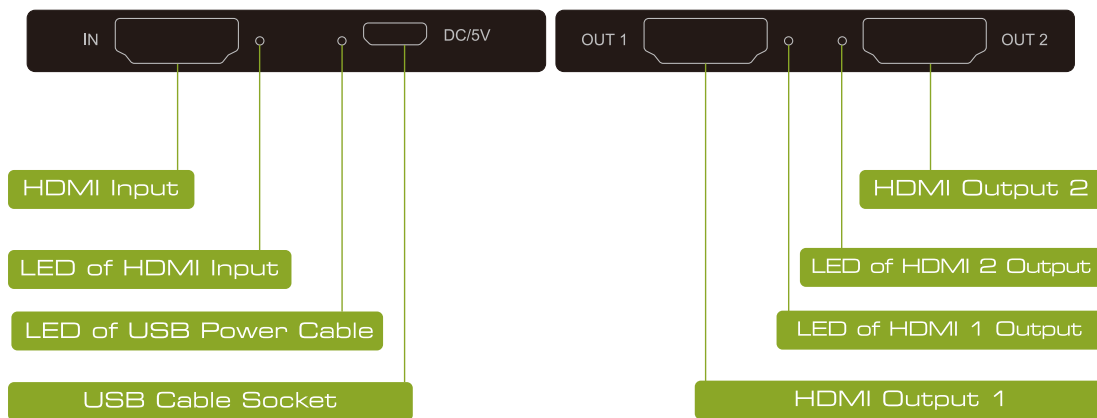

www.equip-info.net

Ultra Slim 2-Port HDMI Splitter

332715

The equip® 2-Port HDMI Splitter distributes one video stream to two displays, bringing synchronized high-definition video to conventions, home theaters, shopping areas, and campuses with ease.

Specification

Input Video Signal:	0.5-1.0 volts P-P
Input DDC Signal:	5 Volt p-p (TTL)
Max single Link Range:	4K x 2K@ 30HZ
Output Video:	HDMI 1.4a + HDCP1.0/1.1/1.2/1.3
Resolution DTV/HDTV:	576i/576p/720p/1080i/1080P/4K
HDMI Version:	HDMI 1.4
EIDI Duration:	4 seconds
Power supply:	USB powered
Support deep color:	30bit, 36bit, 48bit per pixel
Digital audio format:	DTS-HD/Dolby-true-HD/LPCM 7.1/ DTS/Dolby –AC3/DSD

Ordering Information

PN	EAN	Package Size	Weight
332715	4015867223215	65 X 65 X 9 mm	60 g

Package Contents

- HDMI splitter X 1 PCS
- User manual X 1 PCS
- USB Cable X 1 PCS

| Interface

| Connection Diagram