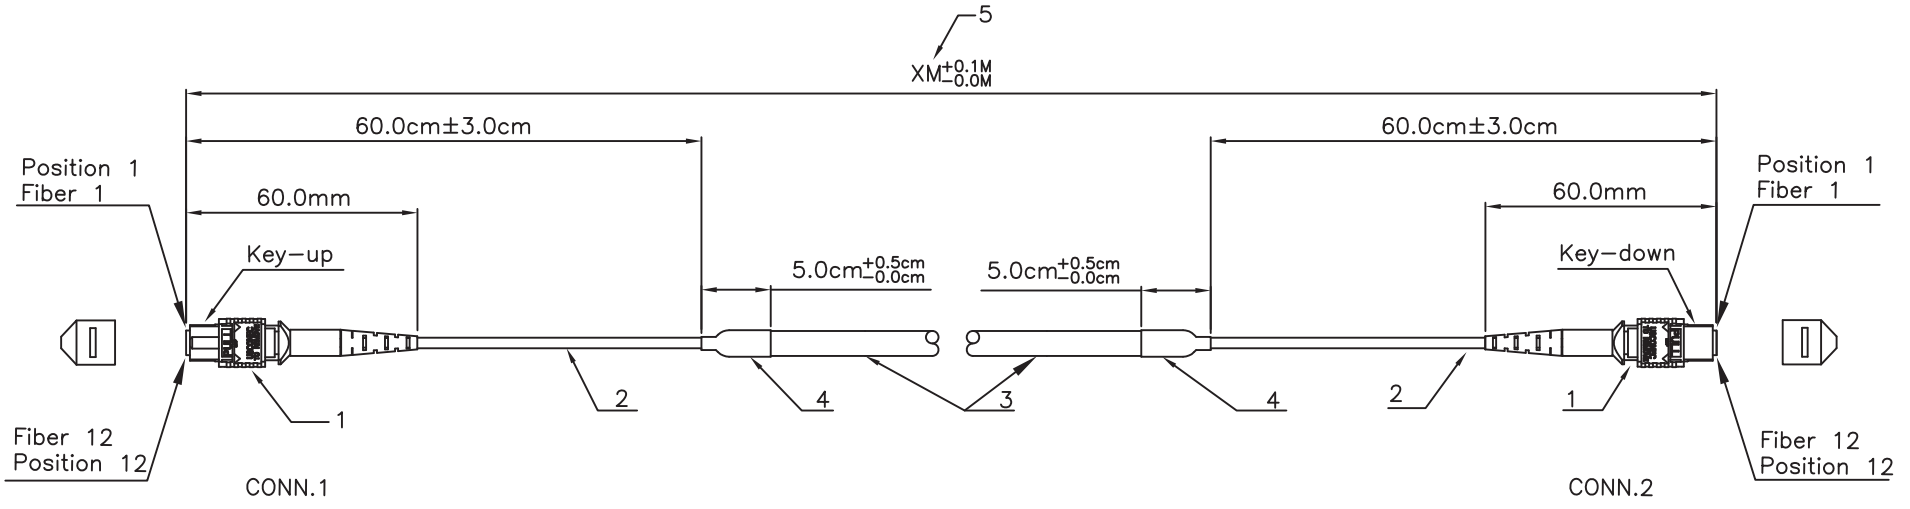

1 2 3 4 5 6

A

B

C

D

Specification :

Material :

1. MTP Connector : Female

2&3. Cable Type : 12C Trunk

Category	Jacket O.D.	Jacket Material	Color
OM1(62.5/125um)	ø3.0mm&ø6.5mm	PVC OFNR/PVC OFNP/LSFRZH	Orange
OM2(50/125um)	ø3.0mm&ø6.5mm	PVC OFNR/PVC OFNP/LSFRZH	Orange
OM3(50/125um)	ø3.0mm&ø6.5mm	PVC OFNR/PVC OFNP/LSFRZH	Aqua
OM4(50/125um)	ø3.0mm&ø6.5mm	PVC OFNR/PVC OFNP/LSFRZH	Violet
G.652D(9/125um)	ø3.0mm&ø6.5mm	PVC OFNR/PVC OFNP/LSFRZH	Yellow
G.657A2(9/125um)	ø3.0mm&ø6.5mm	PVC OFNR/PVC OFNP/LSFRZH	Yellow