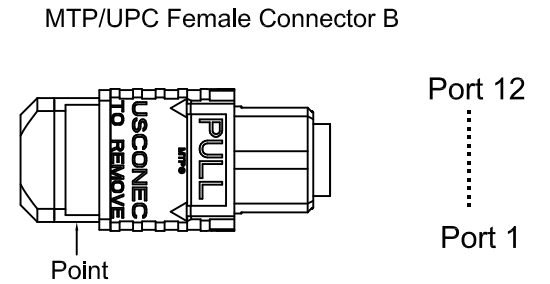

12 CORE FIBER OPTIC CABLE MTP/UPC-MTP/UPC 50/125 OM3 Method B

A

Port 3	Port 4	Port 5	Port 6	Port 7	Port 8	Port 9	Port 10	Port 11	Port 12
Green	Brown	Gray	White	Red	Black	Yellow	Purple	Pink	Aqua

Connector B

Port 12	Port 11	Port 10	Port 9	Port 8	Port 7	Port 6	Port 5	Port 4	Port 3	Port 2	Port 1
Blue	Orange	Green	Brown	Gray	White	Red	Black	Yellow	Purple	Pink	Aqua

Specifications:

Fiber Mode	MM
Type	MTP/UPC-MTP/UPC
Cable Diameter(mm)	Φ 3.0
Cable Color	Aqua
Core Diameter(um)	9/125
Insertion Loss(dB)	≤0.75
Return Loss(dB)	≥20
Operating Temperature(℃)	-20~+70
Storage Temperature (℃)	-20~+70