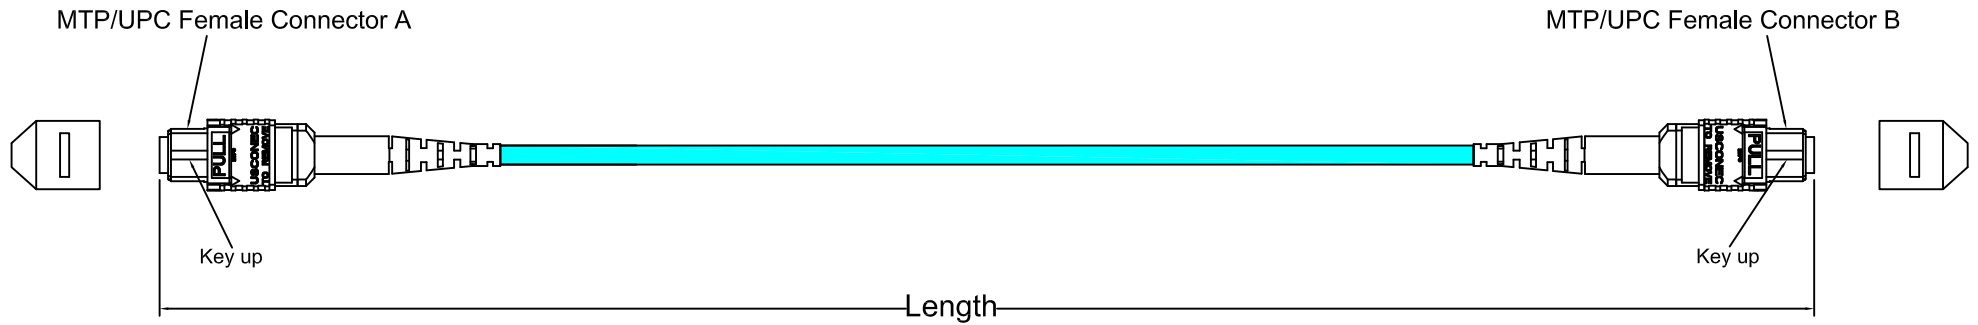

12 CORE FIBER OPTIC CABLE MTP/UPC-MTP/UPC 50/125 OM3 Method B

A

Port 3	Port 4	Port 5	Port 6	Port 7	Port 8	Port 9	Port 10	Port 11	Port 12
Green	Brown	Gray	White	Red	Black	Yellow	Purple	Pink	Aqua

Connector B

Port 12	Port 11	Port 10	Port 9	Port 8	Port 7	Port 6	Port 5	Port 4	Port 3	Port 2	Port 1
Blue	Orange	Green	Brown	Gray	White	Red	Black	Yellow	Purple	Pink	Aqua

Specifications:

Fiber Mode	MM
Type	MTP/UPC-MTP/UPC
Cable Diameter(mm)	Φ 3.0
Cable Color	Aqua
Core Diameter(um)	9/125
Insertion Loss(dB)	≤0.75
Return Loss(dB)	≥20
Operating Temperature(℃)	-20~+70
Storage Temperature (℃)	-20~+70