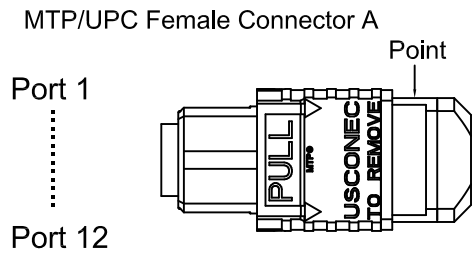

12 CORE FIBER OPTIC CABLE MTP/UPC-MTP/UPC 50/125 OM3 Method B

A

Port 3	Port 4	Port 5	Port 6	Port 7	Port 8	Port 9	Port 10	Port 11	Port 12
Green	Brown	Gray	White	Red	Black	Yellow	Purple	Pink	Aqua

Connector B

Port 12	Port 11	Port 10	Port 9	Port 8	Port 7	Port 6	Port 5	Port 4	Port 3	Port 2	Port 1
Blue	Orange	Green	Brown	Gray	White	Red	Black	Yellow	Purple	Pink	Aqua

Specifications:

Fiber Mode	MM
Type	MTP/UPC-MTP/UPC
Cable Diameter(mm)	Φ 3.0
Cable Color	Aqua
Core Diameter(um)	9/125
Insertion Loss(dB)	≤0.75
Return Loss(dB)	≥20
Operating Temperature(℃)	-20~+70
Storage Temperature (℃)	-20~+70