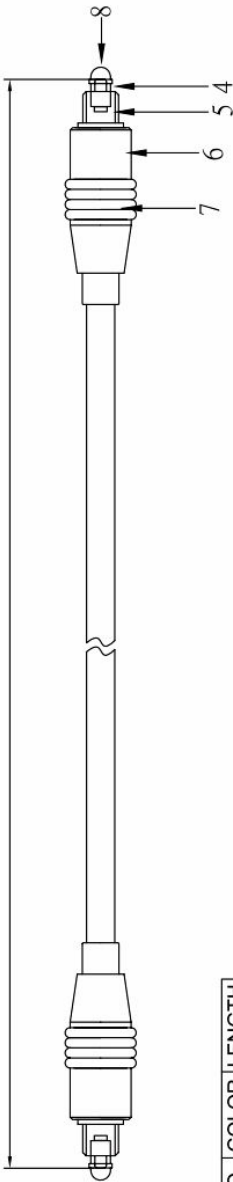

| Specification

Connectors	2 x Toslink Male	
Outside Diameter	5.0mm	
Cable Length	149915	1.5m
	149916	3m
Packing	Blister	

| Application Diagram

| Key Features

- Supports 5.1/7.1-Channel Surround Sound Audio Formats
- Metal Shell and Strain Relief on Plugs for Durability
- Gold-Plated Ferrule for Corrosion Resistant and Maximum Conductivity
- Dustproof Cap on the Extreme Ends of the Cable to Prevent Optic Lens Damage

| Ordering Information

PN	EAN	Package Size	Weight
149915	4015867159552	197 x 154 x 63mm	128g
149916	4015867159569	197 x 154 x 63mm	182g

| Package Contents

- 1 x Toslink Cable

ITEM NO.	COLOR	LENGTH
149915	BLACK	1.0M
149916	BLACK	3.0M

NO.	Name	Description	Material	Color
1	Conductor	Ø 1.0mm	PMMA	Transparent
2	Insulator	Ø 2.2±0.1mmPE		Black
3	Jacket	Ø 5.0±0.1mm	PVC	Black
4	Ferrule		Cu	Gold plated
5	Toslink		PBT+30%Fiber	Black
6	Metal headshells	1G	Cu	Black
7	Loop		PVC	Black
8	Dustproof cap	50p	PVC	Transparent