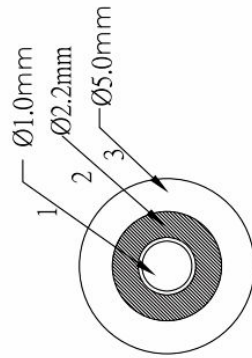

| Specification

Connectors	2 x Toslink Male	
Outside Diameter	5.0mm	
Cable Length	149915	1.5m
	149916	3m
Packing	Blister	

| Application Diagram

| Key Features

- Supports 5.1/7.1-Channel Surround Sound Audio Formats
- Metal Shell and Strain Relief on Plugs for Durability
- Gold-Plated Ferrule for Corrosion Resistant and Maximum Conductivity
- Dustproof Cap on the Extreme Ends of the Cable to Prevent Optic Lens Damage

| Ordering Information

PN	EAN	Package Size	Weight
149915	4015867159552	197 x 154 x 63mm	128g
149916	4015867159569	197 x 154 x 63mm	182g

| Package Contents

- 1 x Toslink Cable

ITEM NO.	COLOR	LENGTH
149915	BLACK	1.0M
149916	BLACK	3.0M

NO.	Name	Description	Material	Color
1	Conductor	Ø 1.0mm	PMMA	Transparent
2	Insulator	Ø 2.2±0.1mmPE		Black
3	Jacket	Ø 5.0±0.1mm	PVC	Black
4	Ferrule		Cu	Gold plated
5	Toslink		PBT+30%Fiber	Black
6	Metal headshells	1G	Cu	Black
7	Loop		PVC	Black
8	Dustproof cap	50p	PVC	Transparent