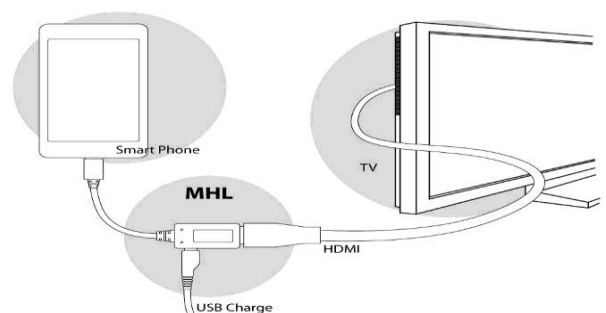

MHL to HDMI Adapter

134103

The equip[®] MHL to HDMI adapter allows user to stream audio/video from smart phone/tablet to HDMI TV or monitor.

1 Specification

Connectors	1 x Micro USB Male 1 x HDMI Female 1 x Micro USB Female (For Charging)
Physical Properties	Color: Weight: 730g Dimension (L x W x H) 257 x 112 x 25mm
Environment	Operating Temp: 0 °C to +70°C Storage Temp: -10 °C to +80°C
Packing	equip Poly bag with hanger

1 Key Features

- Compliant with USB 2.0 Specification, for high speed data connection
- Transmits 1080P HD Video and 7.1 Digital surround sound
- Simultaneous Charging by additional Micro USB port
- Support RCP (Remote Control Protocol)

1 Application Diagram

1 Ordering Information

Package Size: 250 x 160mm

EAN : 4015867175675

1 Package Contents

- 1 x MHL Adapter