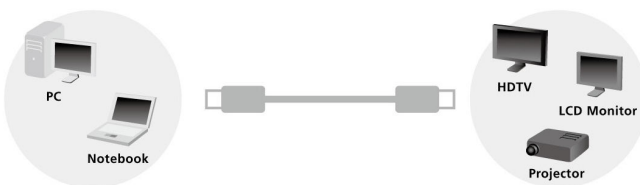

DISPLAYPORT TO DVI CONVERTER CABLE

133437

The equip® DisplayPort to DVI Converter Cable is constructed with the high quality materials to transfer clear video signals. Simply connect your PC or laptop to a display with DVI interface to experience the superior visual enjoyment.

| Specification

Connectors	1 x DisplayPort Male 1 x DVI 18+1 Male
Gauge	30AWG
Cable Length	2.0m
Packing	Blister

| Application Diagram

| Key Features

- Compliant with DisplayPort 1.1
- Support Full DisplayPort Connection
- Compliant with DVI 1.0, Transfer Rate up to 1.65Gbps
- Supports 1080p Full HD Video Streams
- PC Resolutions up to 1920 x 1200 (WUXGA)
- With Latch to Secure the Connection