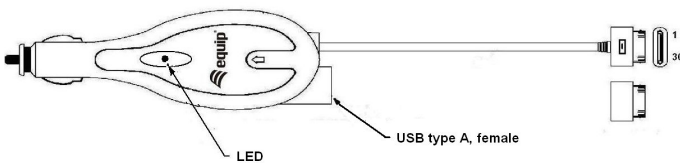

| Product Front View

NOTE:

1. Color: Black
2. Retractable cable length: up to 2 ft.
3. DC input: 12V ~ 24V
DC output: 5V1A

2-in-1 USB 2.0 Car Charger

Universal I 133341

| Key Features

- Compatible with other USB devices, such as GPS, MP3, PDA, etc.
- LED indicator for power status
- Built-in safety fuse
- One USB slot for most USB charging devices, output 5V1A
- Retractable cable length: up to 2 ft.
- Plug & Play

| Package Contents

- 1 x 2-in-1 USB 2.0 Car Charger