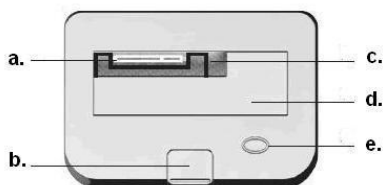

| Specification

Connectors	1 x USB 3.0 Type B Female 1 x DC Power
LED Indicator	1 x Power / Access
Power Adapter	DC 12V2A
Operating Temperature	10 ~ 40°C
Storage Temperature	-10 ~ 80°C
Physical Properties	Housing: Plastic
	Dimension (L x W x H): 134 x 95 x 70mm
	Weight: 250g

Top

- a. SATA connector
- b. Press Button for HDD releasing
- c. For 2.5" HDD
- d. For 3.5" HDD
- e. Power / Access LED

USB 3.0 SATA 2.5" / 3.5" HDD DOCKING STATION

Universal | 128579

| Key Features

- Supports 2.5" or 3.5" SATAII hard drives
- Compliant with USB 3.0, USB 2.0, USB 1.1, USB 1.0 Specifications
- Supports the following speed data rate:
Low-speed (1.5 Mbps) / Full-speed (12 Mbps) /
High-speed (480 Mbps) / Super-speed (5 Gbps)
- Supports USB Mass Storage Class, Bulk-Only Transport Specification Revision 1.3
- Compliant with Serial ATA Specification Revision 2.6
- Supports WIN XP/Vista/7

| Package Contents

- 1 x USB 3.0 SATA 2.5" & 3.5" HDD Docking Station
- 1 x Power Adapter DC 12V/2A
- 1 x USB 3.0 Cable A/Male to B/Male
- 1 x User Manual