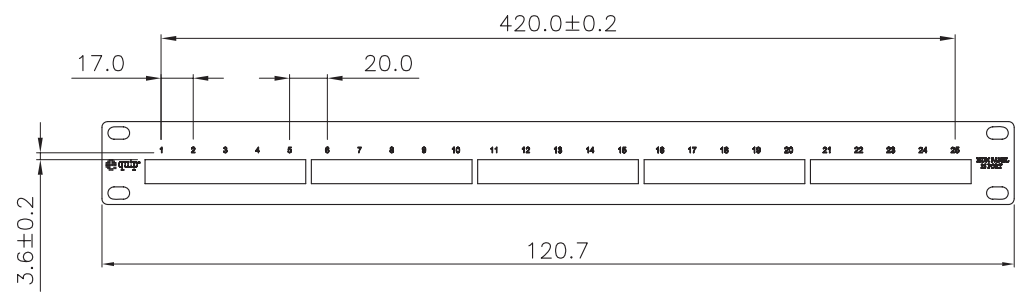

1 2 3 4 5 6

A

A

B

B