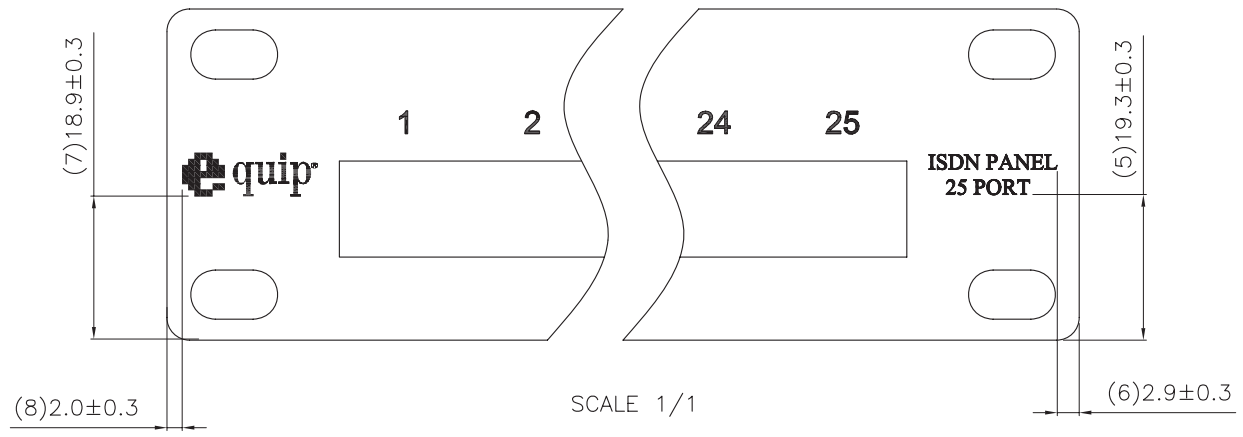

C

C

D

D

ISDN Patchpanel 25port / 1U black

No.	MODIFIED AREA	ORIGINAL	MODIFY	DATE	MODIFIER

1 2 3 4 5 6 10cm