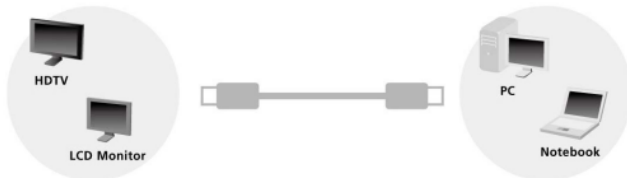

Mini DisplayPort Cable

119334

The equip® Mini DisplayPort to DisplayPort Cable is a new generation digital audio and video cable, designed primarily for connections between computer and its display monitor, or a computer and a home-theater system. Intended to replace VGA, DVI and HDMI cables, it provides optimal resolution up to 2560 x 1600, color depth and refresh rate over fewer wires.

| Specification

Connectors	1 x Mini DisplayPort Male 1 x DisplayPort Male
Gauge	32AWG
Cable Length	2m
Weight	95g
Packing	Zip bag

| Application Diagram

| Key Features

- Provides Both Digital Audio and Video in One Cable
- Double Shielded
- Supports High Resolution up to WQXGA (2560x1600)
- High-Definition Content Protection (HDCP) and DisplayPort Content Protection (DPCP) Capable
- Built with Latches for Easy Connection